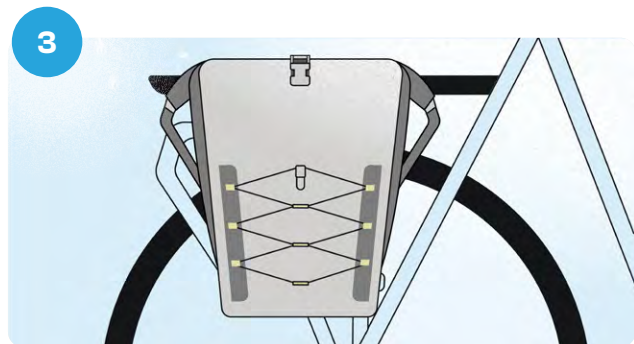

Integrated MIK Studs System

Luggage carriers with integrated MIK Studs system are ready to click.

OR

How it works

1 You have a luggage carrier with an integrated MIK Studs system.

2 If no Studs are pre-assembled on your bike, just simply mount the MIK Studs set.

3 Snap your MIK side bag onto this system of three (pre-installed or included) Studs.

4 Enjoy a smooth ride!

MIK Studs Frame Adapter

A clever solution for luggage carriers without an integrated MIK Studs system.