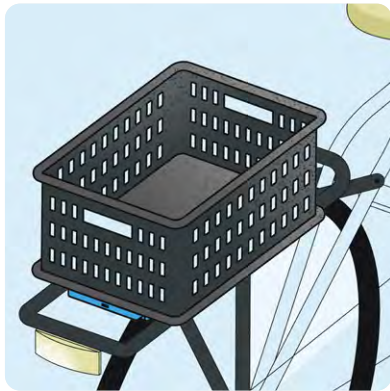

MIK makes it your bike.

From the coolest bicycle bags and dog baskets to the safest child bike seats. With MIK, you attach bicycle accessories to your bike with one click.

That's how MIK clicks between your bike and who you are, what you do, and where you go. That makes cycling even more fun - and your bike truly yours.

Contact info **27**

MIK systems

Discover the various MIK systems and get the most out of your bike.

MIK Profiles

Click your bicycle accessories on top of your luggage rack in three steps.

MIK HD

Easiest and most secure system for child bike seats and other accessories.

MIK Studs

Easily attach bicycle accessories (with locking option) to the side of your carrier.

MIK Hooks

With self-locating hooks you can easily attach your bag to the side of any luggage rack.

MIK Profiles