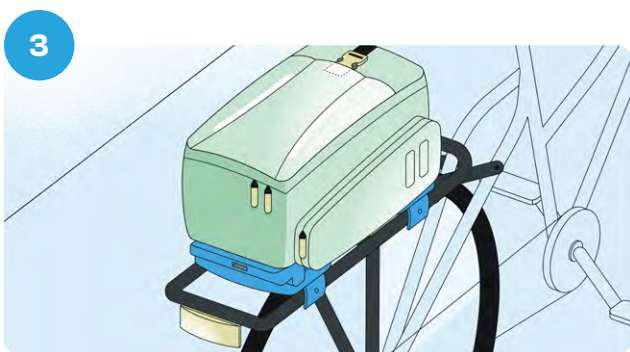

Check if your bike accessory already has a pre-installed MIK Adapter Plate or if you need to purchase one separately.

Click on your bike accessory & let's go!

MIK Carrier Plate

A clever solution for luggage carriers without integrated MIK Profiles.

How it works

1 Mount the MIK Carrier Plate on your luggage rack if your bike does not have integrated MIK Profiles.

2 Check if your bike accessory already has a pre-installed MIK Adapter Plate or if you need to purchase one separately.