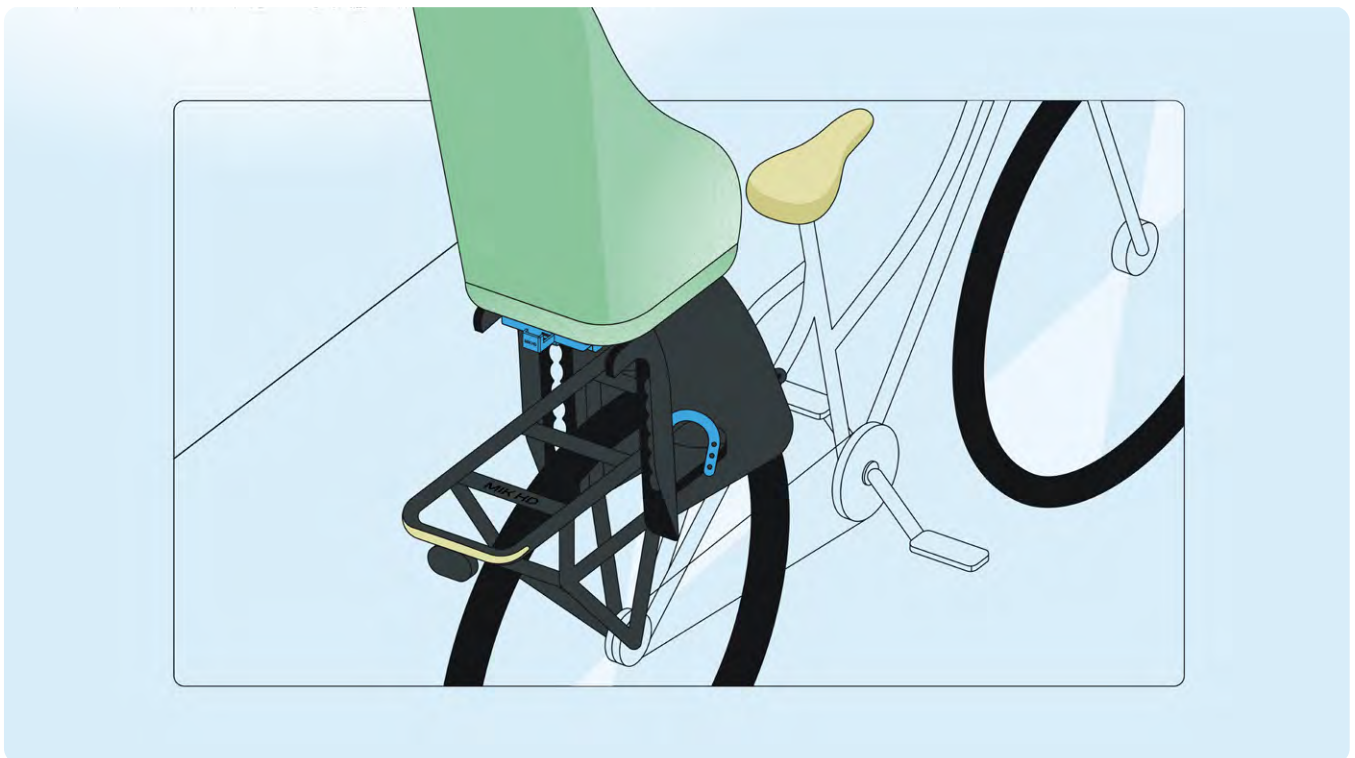

Easiest and most secure system for child bike seats and other accessories.

An extra robust system,
suitable for weights up
to 27 kilos

First & only system in the
world to meet both ISO
standards for luggage carriers
and child bike seats

Specially designed for child
bike seats, including a 2-step
safety system

Switch bicycle accessories
effortlessly