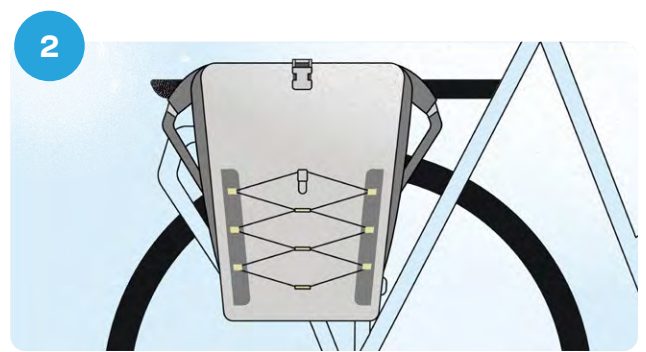

3 Snap your MIK side bag onto this system of three (pre-installed or included) Studs.

4 Enjoy a smooth ride!

MIK Studs Frame Adapter

A clever solution for luggage carriers without an integrated MIK Studs system.

How it works

Mount the MIK Studs Frame Adapter to your luggage rack if your bike does not have an integrated MIK Studs system.

Click your MIK side bicycle bag onto the profile with three Studs.

Attach the accessory, and let's go!