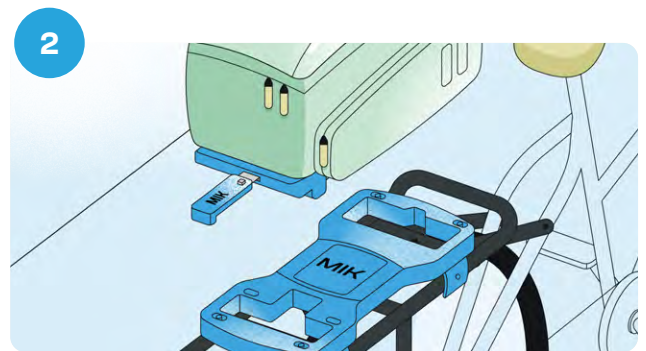

Check if your bike accessory already has a pre-installed MIK Adapter Plate or if you need to purchase one separately.

Click on your bike accessory & let's go!

MIK Carrier Plate

A clever solution for luggage carriers without integrated MIK Profiles.

How it works

1 Mount the MIK Carrier Plate on your luggage rack if your bike does not have integrated MIK Profiles.

2 Check if your bike accessory already has a pre-installed MIK Adapter Plate or if you need to purchase one separately.