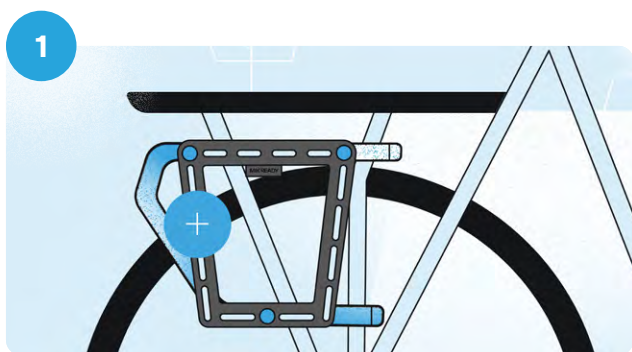

3 Snap your MIK side bag onto this system of three (pre-installed or included) Studs.

4 Enjoy a smooth ride!

MIK Studs Frame Adapter

A clever solution for luggage carriers without an integrated MIK Studs system.

How it works

Mount the MIK Studs Frame Adapter to your luggage rack if your bike does not have an integrated MIK Studs system.

Click your MIK side bicycle bag onto the profile with three Studs.

Attach the accessory, and let's go!