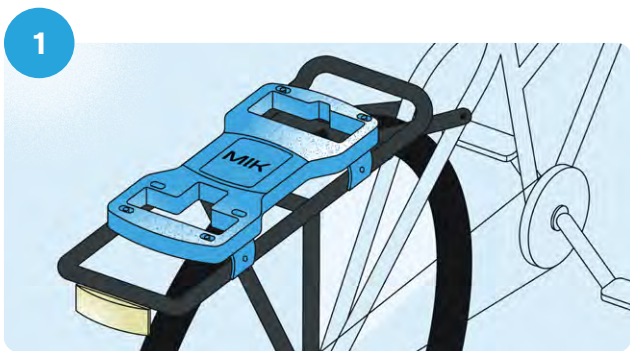

Check if your bike accessory already has a pre-installed MIK Adapter Plate or if you need to purchase one separately.

Click on your bike accessory & let's go!

MIK Carrier Plate

A clever solution for luggage carriers without integrated MIK Profiles.

How it works

1 Mount the MIK Carrier Plate on your luggage rack if your bike does not have integrated MIK Profiles.

2 Check if your bike accessory already has a pre-installed MIK Adapter Plate or if you need to purchase one separately.