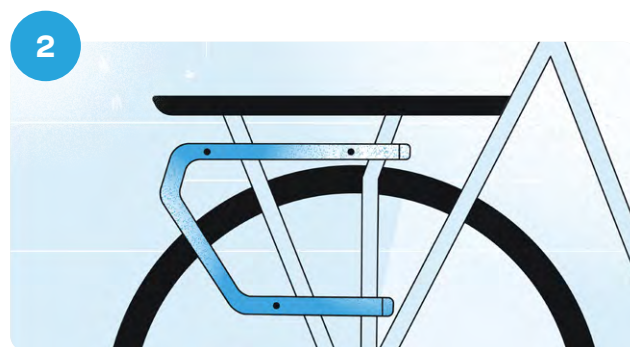

Integrated MIK Studs System

Luggage carriers with integrated MIK Studs system are ready to click.

OR

How it works

1 You have a luggage carrier with an integrated MIK Studs system.

2 If no Studs are pre-assembled on your bike, just simply mount the MIK Studs set.

3 Snap your MIK side bag onto this system of three (pre-installed or included) Studs.

4 Enjoy a smooth ride!

MIK Studs Frame Adapter

A clever solution for luggage carriers without an integrated MIK Studs system.